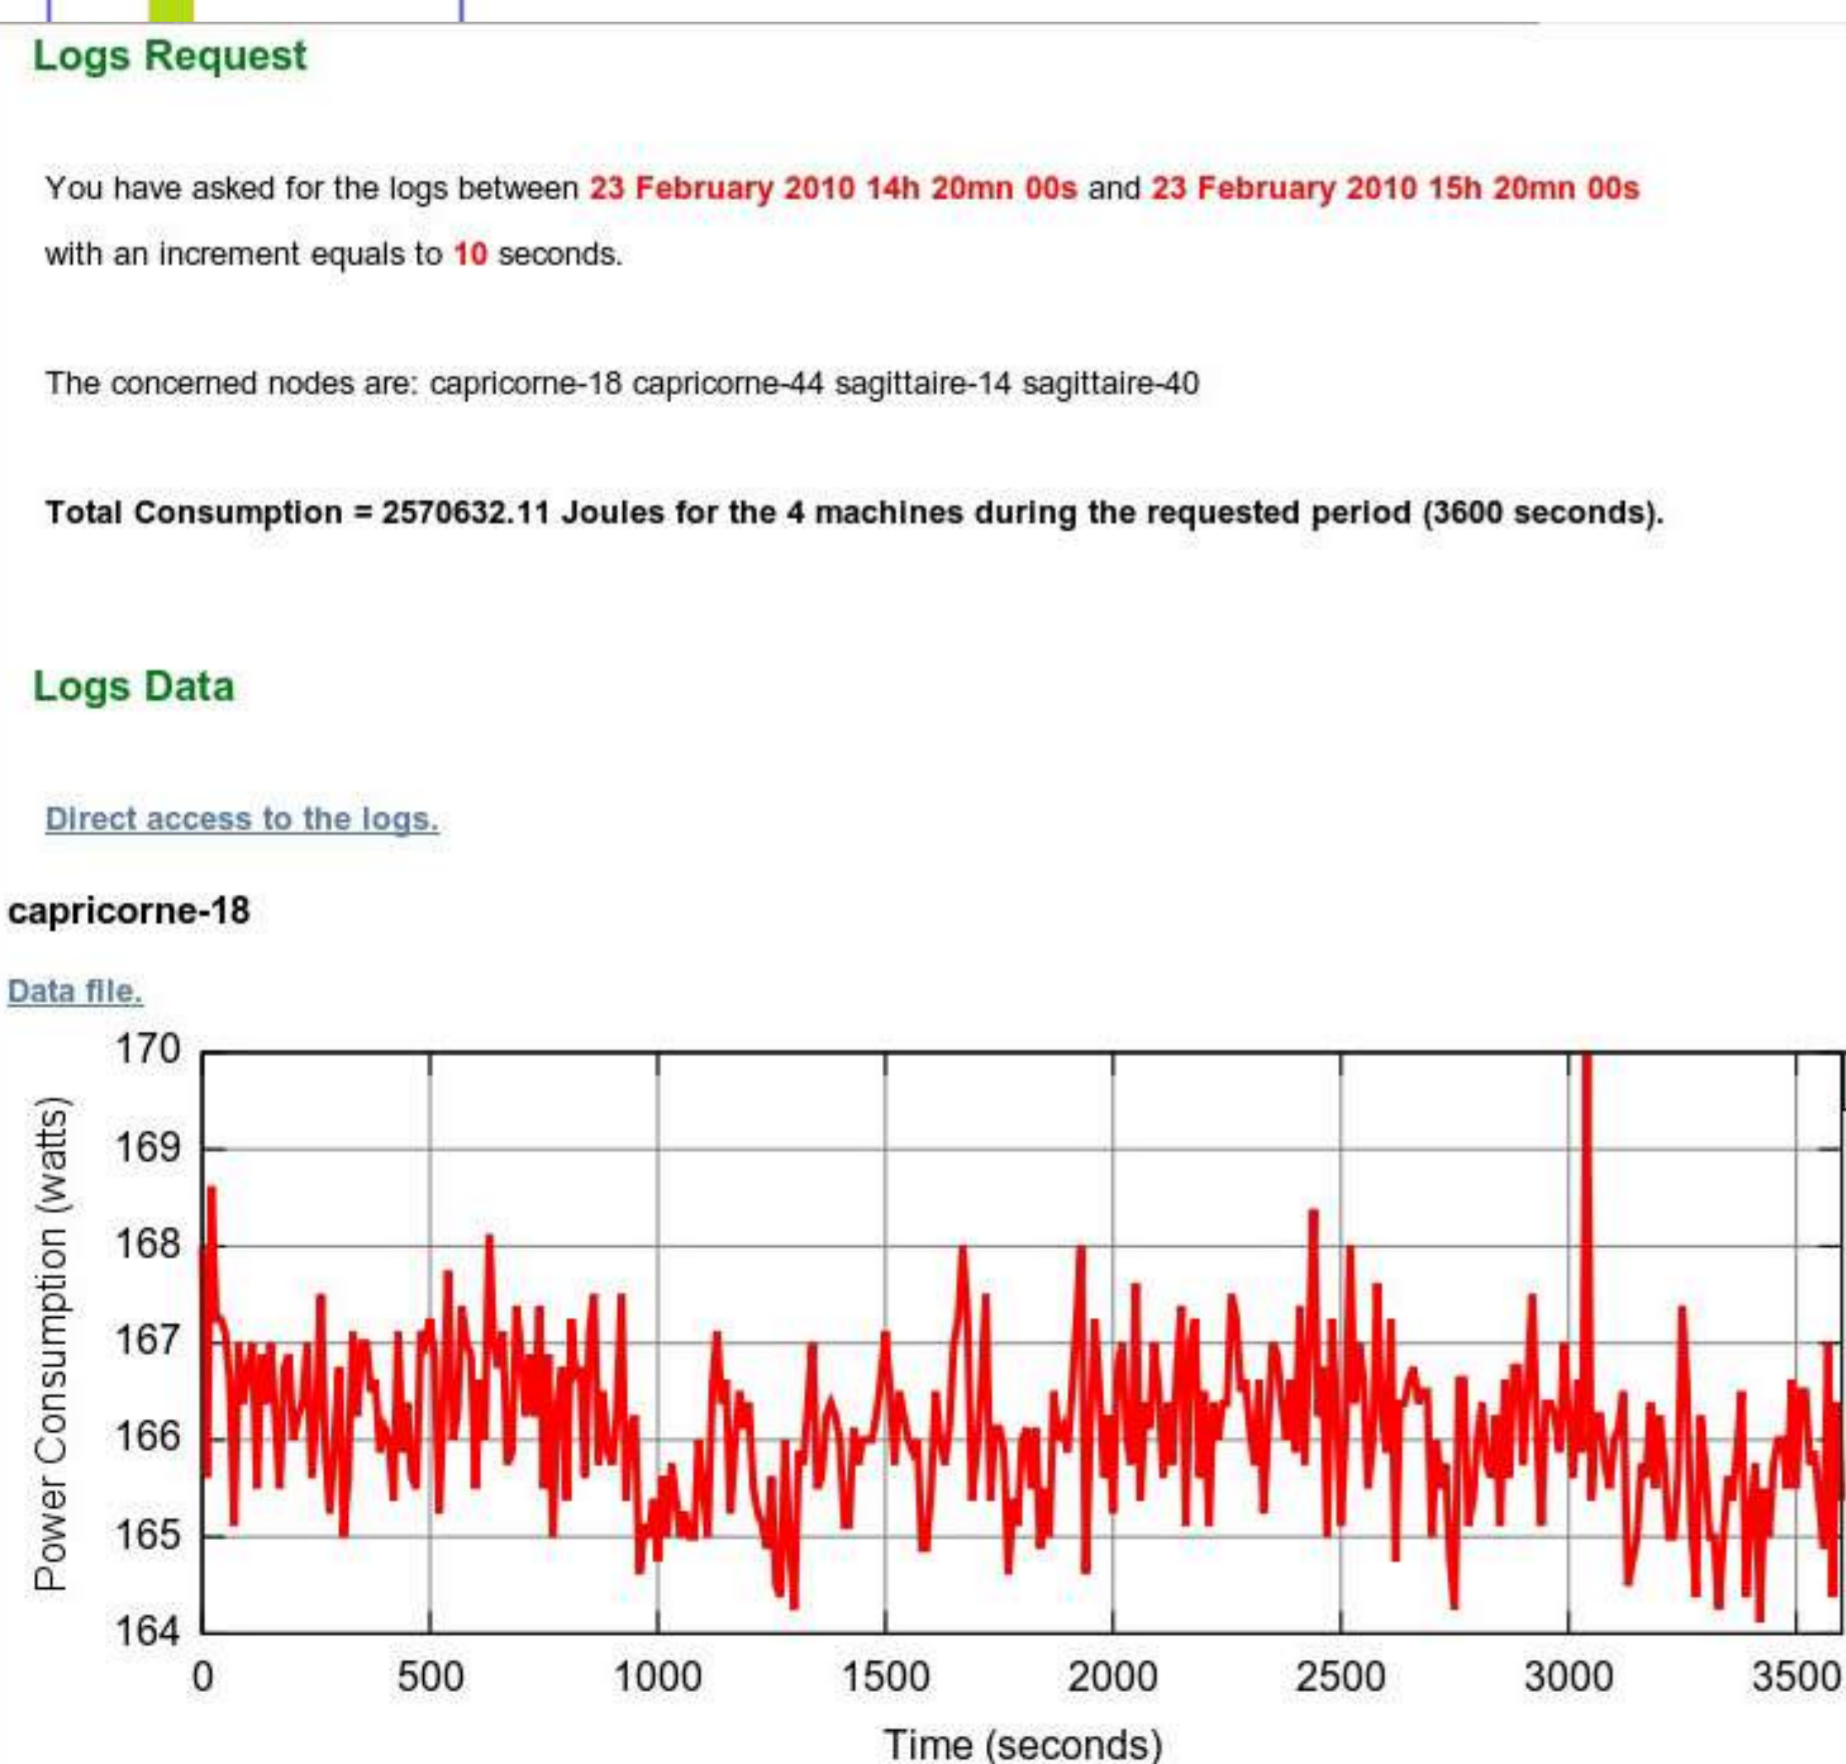

Deploying energy sensors in a distributed infrastructure:
-150 nodes fully monitored
- one measure per second and per node

Live monitoring

Logs on demand

Energy vs. Usage