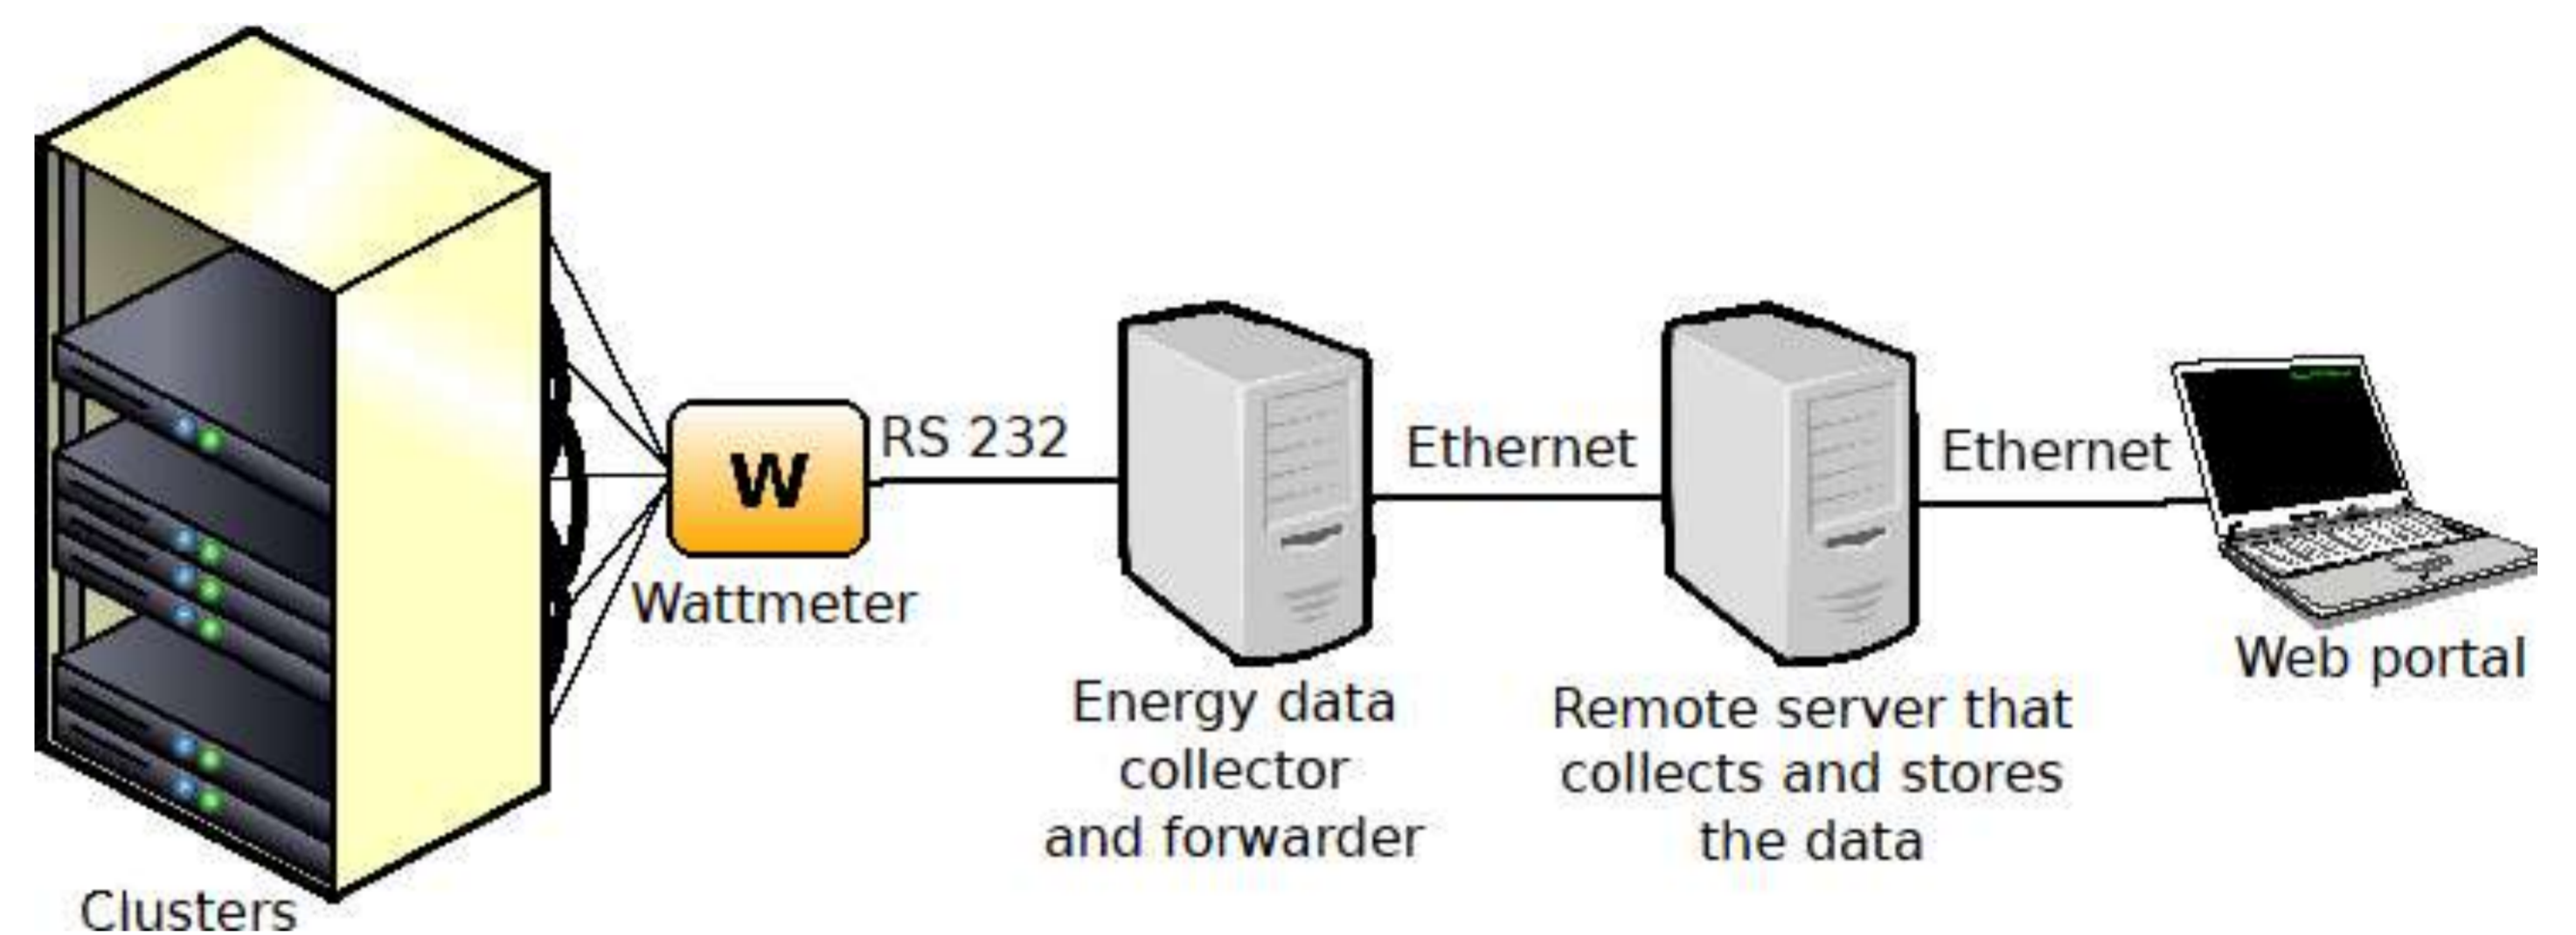

Monitoring, Collecting and Exposing Energy Usage of Large-Scale Distributed Infrastructures

INRIA RESO – ENS LYON – Université de Lyon

Marcos Dias de Assunção, Laurent Lefèvre, Anne-Cécile Orgerie

assuncao@acm.org, laurent.lefevre@inria.fr, anne-cecile.orgerie@ens-lyon.fr

Deploying energy sensors in a distributed infrastructure:
-150 nodes fully monitored
- one measure per second and per node

Live monitoring

Logs on demand

Energy vs. Usage